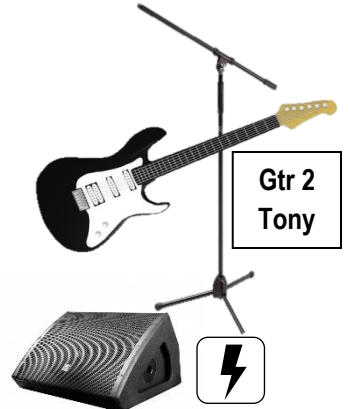

 = 4 Outlet AC Power

Bass  
Russ

MIN 6' x 6' x 12" RISER

Drums / Trax  
David

1 - IE XLR Feed  
1 - HDMI Feed

MIN 6' x 6' x 18" RISER

Keys  
Scott

MIN 6' x 6' x 12" RISER

Gtr 1  
Desi

*Straight stand  
pole only. No  
base. No clip.*

Lead Vox  
Roger / Huey

Sax  
Steve

Gtr 2  
Tony

- 1 - KICK
- 2 - SNARE
- 3 - HI HAT
- 4 - RACK TOM 1
- 5 - RACK TOM 2
- 6 - FLOOR TOM
- 7 - O/H CYMBAL 1
- 8 - O/H CYMBAL 2
- 9 - BASS
- 10 - GTR 1
- 11 - GTR 2
- 12 - KEYS 1 - R
- 13 KEYS 2 - L
- 14 - KEYS 2 - R
- 15 - KEYS 2 - L
- 16 - SAX (DI BOX)
- 17 - LEAD VOX (ROGER)
- 18 - SAX VOX (STEVE)
- 19 - KEYS VOX (SCOTT)
- 20 - GTR 1 VOX (STEVE)
- 21 - GTR 2 VOX (TONY)
- 22 - TRAX R (DI BOX)
- 23 - TRAX L (CLICK) (DI BOX)  
(CLICK Sent to IEM Sys ONLY)