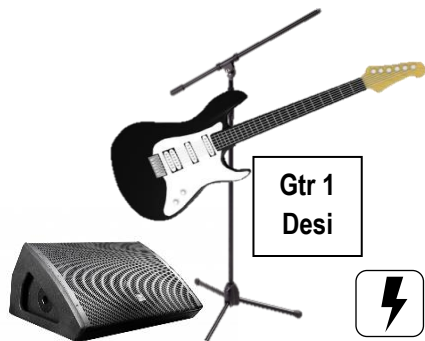

 = 4 Outlet AC Power

Bass  
Russ

MIN 6' x 6' x 12" RISER

Drums / Trax  
David

1 - IE XLR Feed  
1 - HDMI Feed

MIN 6' x 6' x 18" RISER

Keys  
Scott

MIN 6' x 6' x 12" RISER

Gtr 1  
Desi

*Straight stand  
pole only. No  
base. No clip.*

Lead Vox  
Roger / Huey

Sax  
Steve

Gtr 2  
Tony

- 1 - KICK
- 2 - SNARE
- 3 - HI HAT
- 4 - RACK TOM 1
- 5 - RACK TOM 2
- 6 - FLOOR TOM
- 7 - O/H CYMBAL 1
- 8 - O/H CYMBAL 2
- 9 - BASS
- 10 - GTR 1
- 11 - GTR 2
- 12 - KEYS 1 - R
- 13 KEYS 2 - L
- 14 - KEYS 2 - R
- 15 - KEYS 2 - L
- 16 - SAX (DI BOX)
- 17 - LEAD VOX (ROGER)
- 18 - SAX VOX (STEVE)
- 19 - KEYS VOX (SCOTT)
- 20 - GTR 1 VOX (STEVE)
- 21 - GTR 2 VOX (TONY)
- 22 - TRAX R (DI BOX)
- 23 - TRAX L (CLICK) (DI BOX)  
(CLICK Sent to IEM Sys ONLY)