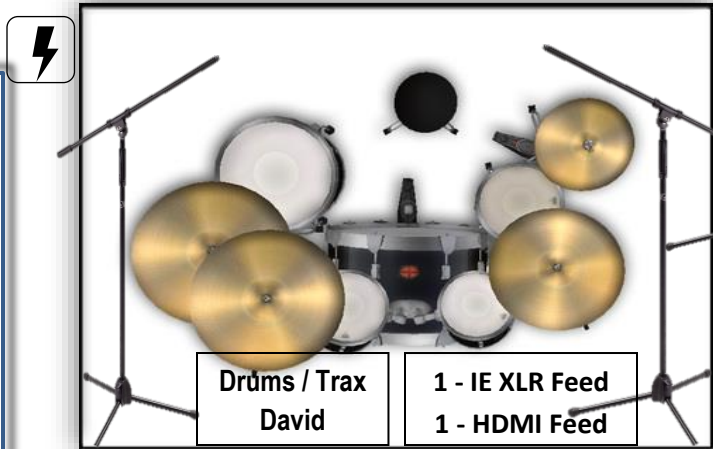

 = 4 Outlet AC Power

Bass  
Russ

MIN 6' x 6' x 12" RISER

Drums / Trax  
David

1 - IE XLR Feed  
1 - HDMI Feed

MIN 6' x 6' x 18" RISER

Keys  
Scott

MIN 6' x 6' x 12" RISER

Gtr 1  
Desi

*Straight stand  
pole only. No  
base. No clip.*

Lead Vox  
Roger / Huey

Sax  
Steve

Gtr 2  
Tony

- 1 - KICK
- 2 - SNARE
- 3 - HI HAT
- 4 - RACK TOM 1
- 5 - RACK TOM 2
- 6 - FLOOR TOM
- 7 - O/H CYMBAL 1
- 8 - O/H CYMBAL 2
- 9 - BASS
- 10 - GTR 1
- 11 - GTR 2
- 12 - KEYS 1 - R
- 13 KEYS 2 - L
- 14 - KEYS 2 - R
- 15 - KEYS 2 - L
- 16 - SAX (DI BOX)
- 17 - LEAD VOX (ROGER)
- 18 - SAX VOX (STEVE)
- 19 - KEYS VOX (SCOTT)
- 20 - GTR 1 VOX (STEVE)
- 21 - GTR 2 VOX (TONY)
- 22 - TRAX R (DI BOX)
- 23 - TRAX L (CLICK) (DI BOX)  
(CLICK Sent to IEM Sys ONLY)

**NOTES:** "HUEY" SUPPLIES HIS OWN SHURE WIRELESS MIC SYSTEM THAT RUNS THRU AN ON STAGE TC HELICON PROCESSOR TO CONTROL INTERMITTENT SPECIAL FX ONLY. "HUEY" PROVIDES MIC BASE BUT REQUIRES A STRAIGHT TELESCOPING MIC POLE & SHURE MIC CLIP. "HUEY" ALSO PROVIDES HIS OWN IEM SYSTEM. 1 - XLR CABLE RUN FOR MIC CHANNEL + 1 XLR CABLE RUN FOR IEM SYSTEM REQUIRED. IF VENUE HAS VIDEO CAPABILITY, WE REQUIRE 1 HDMI CABLE FEED TO DRUMMER. PLEASE CONFIRM THESE DETAILS PRIOR.