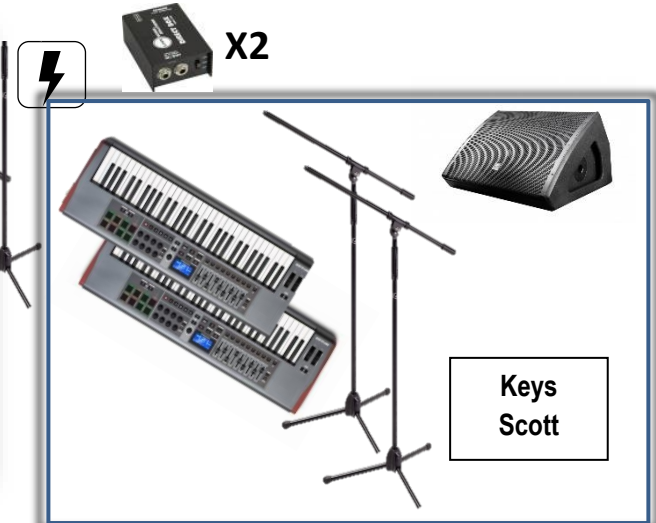

 = 4 Outlet AC Power

Bass  
Russ

MIN 6' x 6' x 12" RISER

Drums / Trax  
David

1 - IE XLR Feed  
1 - HDMI Feed

MIN 6' x 6' x 18" RISER

Keys  
Scott

MIN 6' x 6' x 12" RISER

Gtr 1  
Desi

*Straight stand  
pole only. No  
base. No clip.*

Lead Vox  
Roger / Huey

Sax  
Steve

Gtr 2  
Tony

- 1 - KICK
- 2 - SNARE
- 3 - HI HAT
- 4 - RACK TOM 1
- 5 - RACK TOM 2
- 6 - FLOOR TOM
- 7 - O/H CYMBAL 1
- 8 - O/H CYMBAL 2
- 9 - BASS
- 10 - GTR 1
- 11 - GTR 2
- 12 - KEYS 1 - R
- 13 KEYS 2 - L
- 14 - KEYS 2 - R
- 15 - KEYS 2 - L
- 16 - SAX (DI BOX)
- 17 - LEAD VOX (ROGER)
- 18 - SAX VOX (STEVE)
- 19 - KEYS VOX (SCOTT)
- 20 - GTR 1 VOX (STEVE)
- 21 - GTR 2 VOX (TONY)
- 22 - TRAX R (DI BOX)
- 23 - TRAX L (CLICK) (DI BOX)  
(CLICK Sent to IEM Sys ONLY)

**NOTES:** "HUEY" SUPPLIES HIS OWN SHURE WIRELESS MIC SYSTEM THAT RUNS THRU AN ON STAGE TC HELICON PROCESSOR TO CONTROL INTERMITTENT SPECIAL FX ONLY. "HUEY" PROVIDES MIC BASE BUT REQUIRES A STRAIGHT TELESCOPING MIC POLE & SHURE MIC CLIP. "HUEY" ALSO PROVIDES HIS OWN IEM SYSTEM. 1 - XLR CABLE RUN FOR MIC CHANNEL + 1 XLR CABLE RUN FOR IEM SYSTEM REQUIRED. IF VENUE HAS VIDEO CAPABILITY, WE REQUIRE 1 HDMI CABLE FEED TO DRUMMER. PLEASE CONFIRM THESE DETAILS PRIOR.