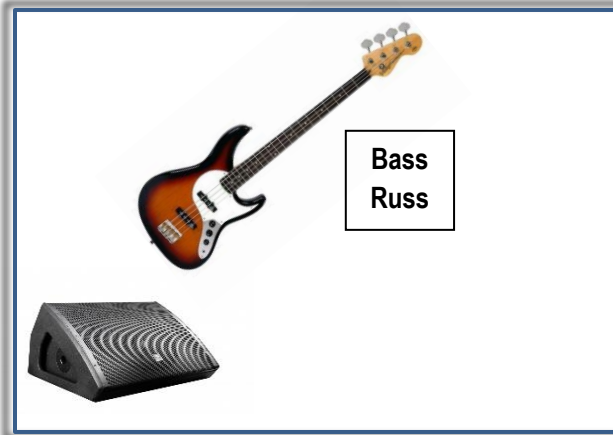

 = 4 Outlet AC Power

Bass  
Russ

MIN 6' x 6' x 12" RISER

Drums / Trax  
David

1 - IE XLR Feed  
1 - HDMI Feed

MIN 6' x 6' x 18" RISER

Keys  
Scott

MIN 6' x 6' x 12" RISER

Gtr 1  
Desi

*Straight stand  
pole only. No  
base. No clip.*

Lead Vox  
Roger / Huey

Sax  
Steve

Gtr 2  
Tony

- 1 - KICK
- 2 - SNARE
- 3 - HI HAT
- 4 - RACK TOM 1
- 5 - RACK TOM 2
- 6 - FLOOR TOM
- 7 - O/H CYMBAL 1
- 8 - O/H CYMBAL 2
- 9 - BASS
- 10 - GTR 1
- 11 - GTR 2
- 12 - KEYS 1 - R
- 13 KEYS 2 - L
- 14 - KEYS 2 - R
- 15 - KEYS 2 - L
- 16 - SAX (DI BOX)
- 17 - LEAD VOX (ROGER)
- 18 - SAX VOX (STEVE)
- 19 - KEYS VOX (SCOTT)
- 20 - GTR 1 VOX (STEVE)
- 21 - GTR 2 VOX (TONY)
- 22 - TRAX R (DI BOX)
- 23 - TRAX L (CLICK) (DI BOX)  
(CLICK Sent to IEM Sys ONLY)